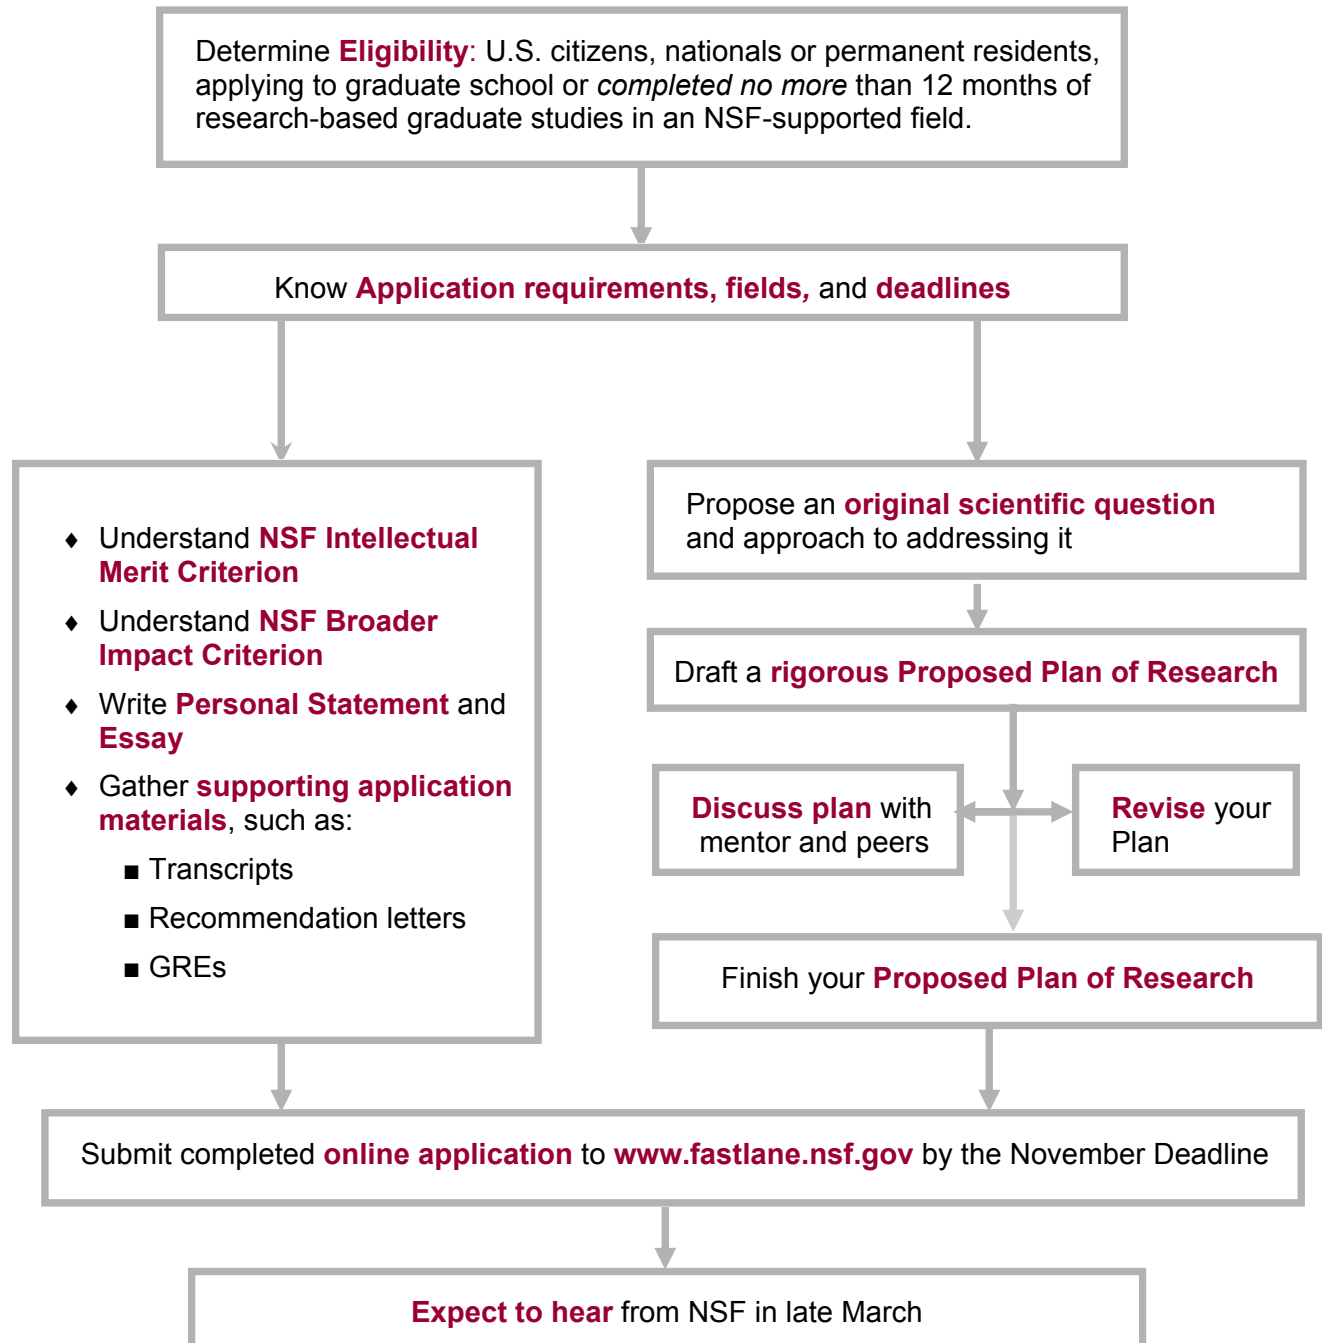

APPLYING FOR AN NSF GRADUATE RESEARCH FELLOWSHIP

National Science Foundation Graduate Research Fellowship Program

WEBSITE

EMAIL

PHONE NUMBER

www.fastlane.nsf.gov/grfp/

info@nsfgradfellows.org

1-866-NSF-GRFP